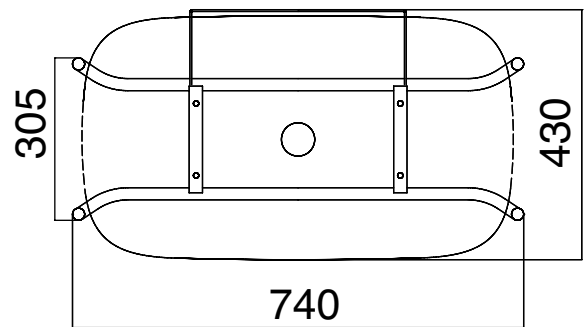

Tolleranza dimensioni $\pm 5\%$

Dimension tolerance $\pm 5\%$