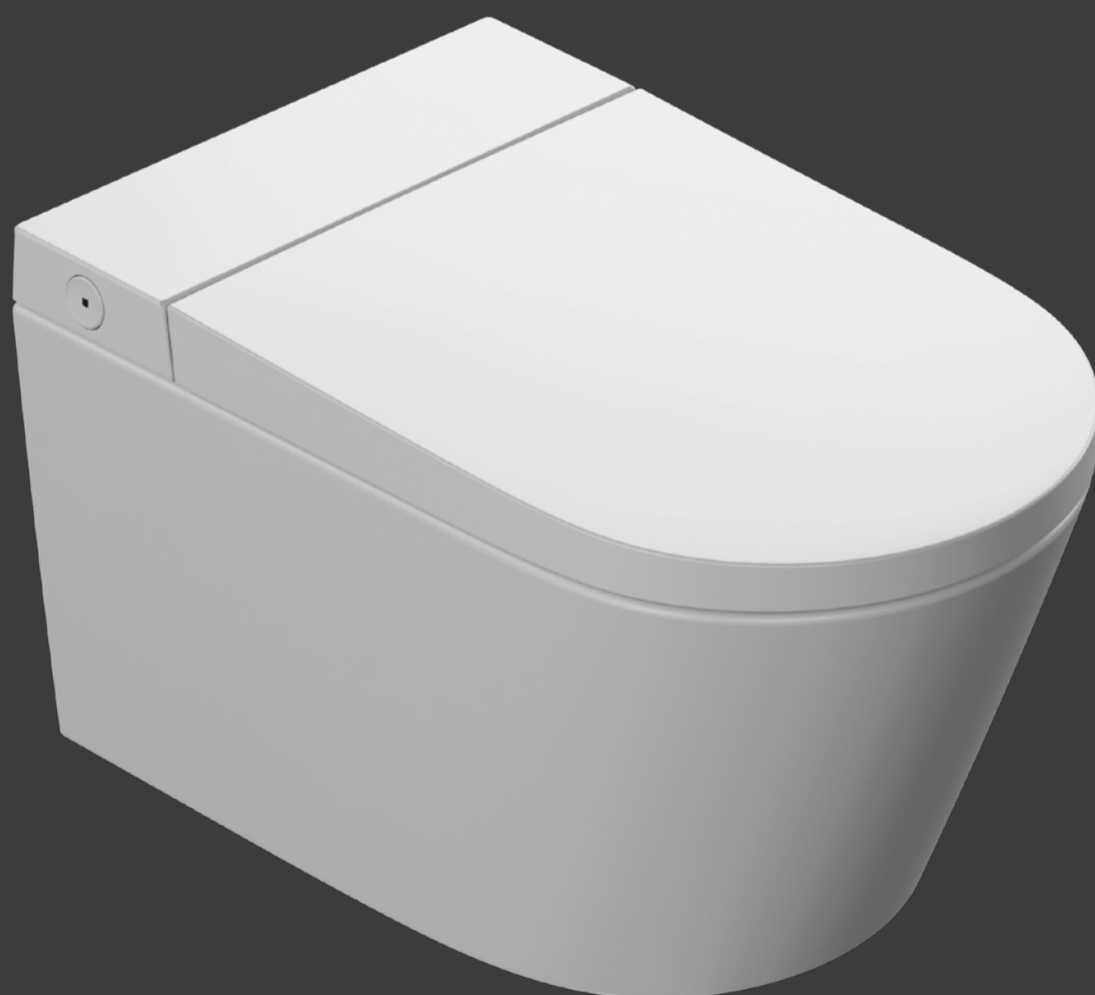

Eco-friendly materials that respect the environment.

A New Standard for Your Bathroom

The Smart Toilet is designed to enhance everyday life, offering an innovation that combines aesthetics and practicality.

Art. 5421/TW

SKINNY TWIST HUNG SMART TOILET - 59,5 X 38 X H30,5 CM

SCARABEO CERAMICHE s.r.l.

Linea arredo bagno

Loc. Pian Del Trullo - 01034 Fabrica Di Roma - VT
Tel. 0039.0761.540028 - Fax 0039.0761.540286
www.scarabeosrl.com - info@scarabeosrl.com